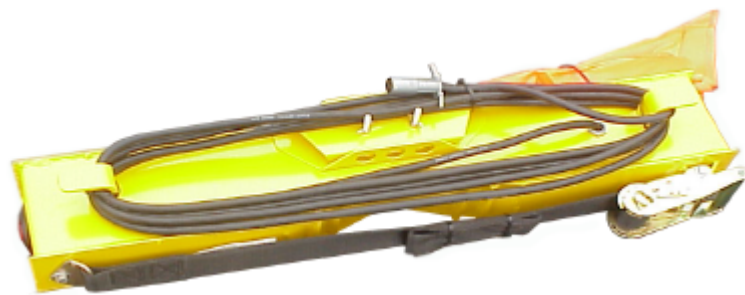

**POLE LIGHT BAR  
43909**

- General:** Weight: 27 lb  
Overall Dimensions: 36" x 9 5/8" x 6 1/2" (L x W x H)
- Construction:** Body: .125" Aluminum  
Bolster: .250" Aluminum w/ (4) .250" x .250" cleats
- Finish:** Standard finish is yellow powder coat
- Lighting:** Wire Harness: One Piece No Internal Splices (25' cord with integrated storage)  
Electrical Connection: 6-pin plug w/ strain relief  
Lighting: Separate brake and turn (4 light system) Side clearance lights  
LED available
- Other Features:** Mounts to pole via 2" x 6' ratchet strap (fastened both ends)  
(3) 18" x 18" flags with 3' staff and mounting hardware included  
All mounting hardware is stainless steel.  
Carrying handle